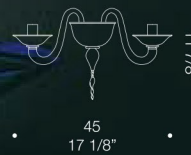

7087 A2
2xMAX 46W E14