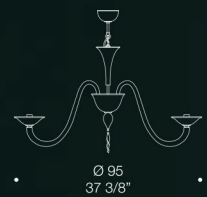

7087

Design by de Majo Heritage

Simple and well balanced design.

7087 is a best seller at DE MAJO due to its simplicity and well balanced design. Many of these chandeliers are placed inside apartment homes, thanks to their compact nature and simple design. This product looks best inside a contemporary interior and is a great choice for contract projects. Cost effective, versatile and customisable - this is what makes a product stand out when picking the perfect lighting body for a client. This beautiful chandelier comes in several configurations including a wall lamp version. Diameter 85cm, 95cm and 110cm.

7087 A1
1xMAX 46W E14

7087 A2
2xMAX 46W E14

7087 K6
6xMAX 46W E14

7087 K8
8xMAX 46W E14

7087 K10
10xMAX 46W E14

7087 L
1xMAX 46W E14